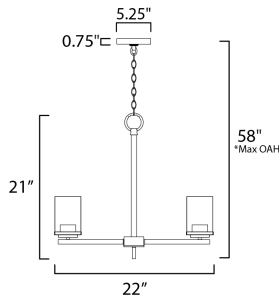

\*max overall height

**MEASUREMENTS**

DIMENSION : 22" L x 22" W x 19" H  
 CANOPY : 5.12" W x 0.79" H x 5.12" L  
 HANGING WEIGHT : 8.76 lb

**LAMPING**

INPUT VOLTAGE : 120V  
 BULB : 5 x 60W Incandescent E26 Medium , 300W Total  
 BULB INCLUDED : (Not Included)  
 DIMMABLE : Yes